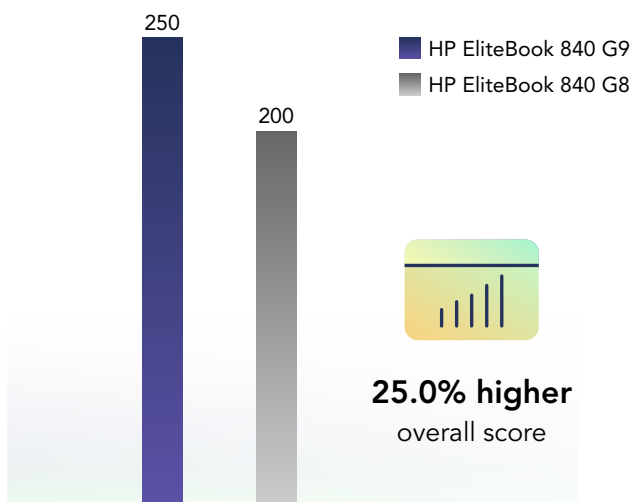

Overall rating | Higher is better

Figure 2: CrossMark benchmark test results. We ran the test three times and report the median result. Higher is better. Source: Principled Technologies.

WebXPRT 4 on Edge

Overall score | Higher is better

Figure 3: WebXPRT 4 benchmark test results. We ran the test three times and report the median result. Higher is better. Source: Principled Technologies.

To measure the web-browsing performance of the two laptops running Microsoft Edge, we used the WebXPRT 4 benchmark. We found that the HP EliteBook 840 G9 had an overall score that was 25 percent higher than the previous generation device, which could translate to better web-browsing and web-based application collaboration experiences.