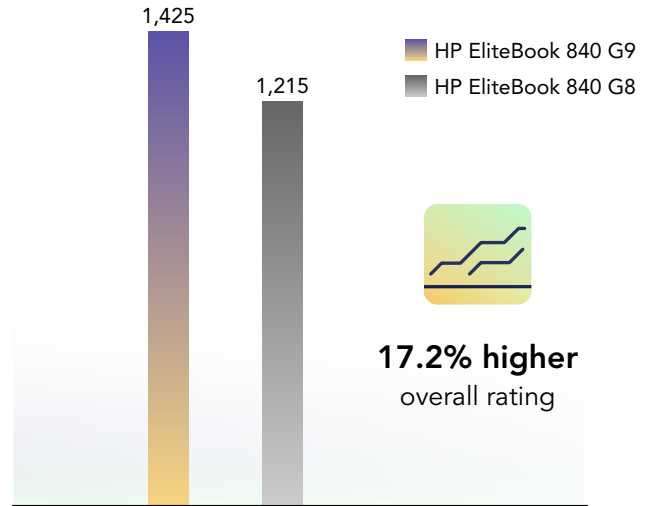

Overall rating | Higher is better

Figure 2: CrossMark benchmark test results. We ran the test three times and report the median result. Higher is better. Source: Principled Technologies.

WebXPRT 4 on Edge

Overall score | Higher is better

Figure 3: WebXPRT 4 benchmark test results. We ran the test three times and report the median result. Higher is better. Source: Principled Technologies.

To measure the web-browsing performance of the two laptops running Microsoft Edge, we used the WebXPRT 4 benchmark. We found that the HP EliteBook 840 G9 had an overall score that was 25 percent higher than the previous generation device, which could translate to better web-browsing and web-based application collaboration experiences.