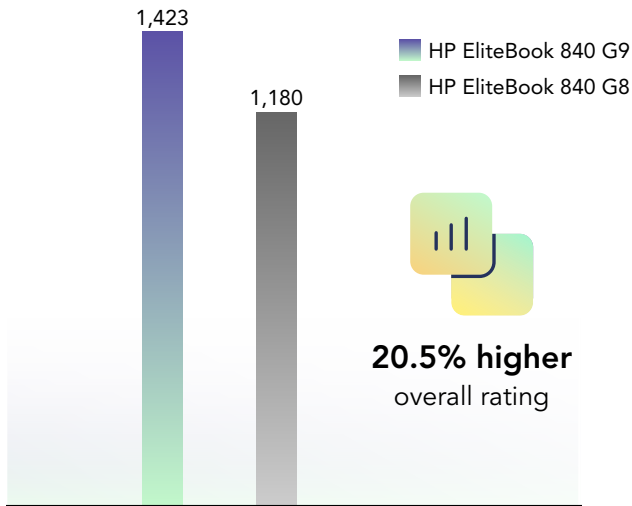

SYSmark 25

Overall rating | Higher is better

Figure 1: SYSmark 25 benchmark test results. We ran the test three times and report the median result. Higher is better. Source: Principled Technologies.

CrossMark

Overall rating | Higher is better

Figure 2: CrossMark benchmark test results. We ran the test three times and report the median result. Higher is better. Source: Principled Technologies.

WebXPRT 4 on Edge