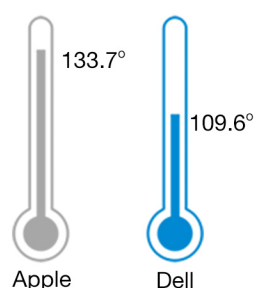

Lower is better