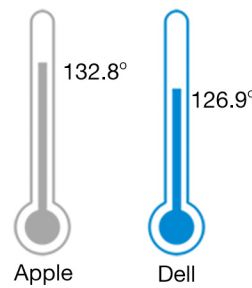

5.9°

cooler on bottom
of system

Temperature measurements (Fahrenheit) were measured while running an intensive workload

Get all the facts at <http://facts.pt/PrecisionM3800>