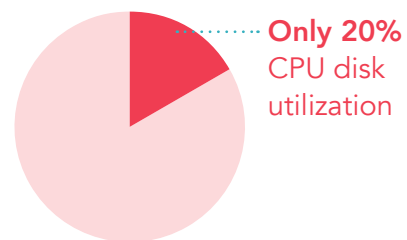

HD1080 (1920x1080)

Reliable performance during simulated disk failure and rebuild

119 MB/s average disk throughput