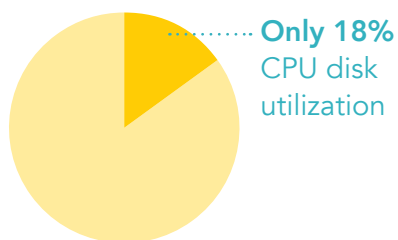

97 cameras on the Dell EMC PowerEdge R740xd2 with Verint EdgeVMS met stringent verification standards in two scenarios:

HD1080 (1920x1080)

Efficient recording under normal load

119 MB/s average disk throughput