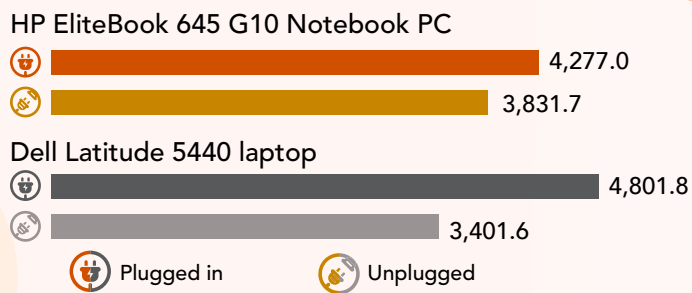

Work happy on the go with greater unplugged performance and longer battery life using an HP EliteBook 645 G10 Notebook PC powered by an AMD Ryzen™ 7 7730U processor

vs. a Dell Latitude 5440 laptop with an Intel Core i7-1355U processor

PassMark PerformanceTest
Performance score | Higher is better

Plugged-in vs. unplugged performance
Only a **10.4%** performance drop with the EliteBook 645 G10 vs. a 29.1% drop with the Latitude 5440 laptop

MobileMark 2018 "best power efficiency" mode battery life testing (205 nits) benchmark
Higher is better

Work where you want with longer battery life, better system efficiency, and better performance

Stay comfortable with a cooler and quieter laptop based on hot-spot temp and acoustic readings under load