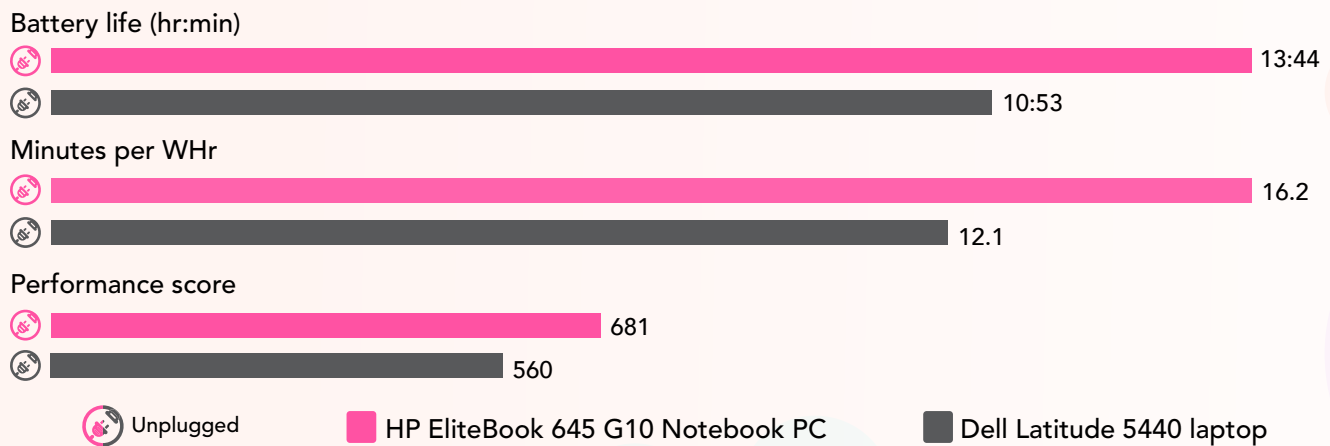

Work happy on the go with greater unplugged performance and longer battery life using an HP EliteBook 645 G10 Notebook PC powered by an AMD Ryzen™ 7 7730U processor

vs. a Dell Latitude 5440 laptop with an Intel Core i7-1355U processor

PassMark PerformanceTest
Performance score | Higher is better

Plugged-in vs. unplugged performance
Only a **10.4%** performance drop with the EliteBook 645 G10 vs. a 29.1% drop with the Latitude 5440 laptop

MobileMark 2018 "best power efficiency" mode battery life testing (205 nits) benchmark
Higher is better

Work where you want with longer battery life, better system efficiency, and better performance

Stay comfortable with a cooler and quieter laptop based on hot-spot temp and acoustic readings under load